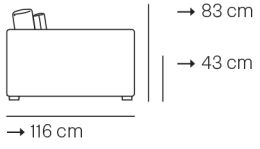

# Norman

**Divano 2 posti piccolo**  
Small 2 seater sofa  
→ 172 cm

**Divano 2 posti grande**  
Large 2 seater sofa  
→ 200 cm

**Divano 3 posti piccolo**  
Small 3 seater sofa  
→ 220 cm

**Divano 3 posti grande**  
Large 3 seater sofa  
→ 240 cm

**Laterale 2 posti piccolo dx/sx**  
Small 2 seater side unit r-l  
→ 152 cm

**Laterale 2 posti grande dx/sx**  
Large 2 seater side unit r-l  
→ 180 cm

**Laterale 3 posti piccolo dx/sx**  
Small 3 seater side unit r-l  
→ 200 cm

**Laterale 3 posti grande dx/sx**  
Large 3 seater side unit r-l  
→ 220 cm

**Angolo chiuso**  
Closed corner  
→ 110 x 110 cm

**Penisola dx/sx**  
Peninsula r-l  
→ 110 x 160 cm

**Pouff quadrato**  
Square ottoman  
→ 60 x 60 x h 43 cm

**Pouff rettangolare**  
Rectangular ottoman  
→ 110 x 60 x h 43 cm