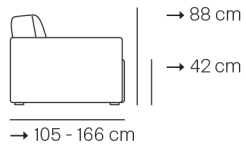

Mirabò

Laterale medio motorizzato dx/sx
Medium 1 seat side motorized unit r-l
→ 110 - 100 cm

Laterale grande motorizzato dx/sx
Large 1 seat side motorized unit r-l
→ 130 - 120 cm

Centrale medio motorizzato
Medium 1 seat central motorized unit
→ 75 cm

Centrale grande motorizzato
Large 1 seat central motorized unit
→ 95 cm

Laterale medio dx/sx
Medium 1 seat side unit r-l
→ 110 - 100 cm

Laterale grande dx/sx
Large 1 seat side unit r-l
→ 130 - 120 cm

Centrale medio
Medium central unit
→ 75 cm

Centrale grande
Large central unit
→ 95 cm

Penisola media dx/sx
Medium peninsula r-l
→ 110 - 100 x 166 cm

Penisola grande dx/sx
Large peninsula r-l
→ 130 - 120 x 166 cm

Bracciolo medio
Medium armrest
→ 25 x 105 x h 60 cm

Bracciolo grande
Large armrest
→ 35 x 105 x h 60 cm

Pouff rettangolare medio
Medium Rectangular Ottoman
→ 90 x 75 x h 42 cm

Pouff rettangolare grande
Large Rectangular Ottoman
→ 90 x 95 x h 42 cm