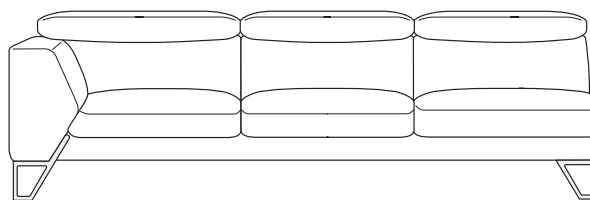

Dominique

Size and modules

Divano 2 posti piccolo
Small 2-seater sofa

Divano 2 posti grande
Large 2-seater sofa

Divano 3 posti piccolo
Small 3-seater sofa

Divano 3 posti grande
Large 3-seater sofa

Laterale 2 posti piccolo Dx-Sx
Small 2-seater side unit R-L

149

Laterale 2 posti grande Dx-Sx
Large 2-seater side unit R-L

169

Laterale 3 posti piccolo Dx-Sx
Small 3-seater side unit R-L

189

Laterale 3 posti grande Dx-Sx
Large 3-seater side unit R-L

212

Penisola media Dx-Sx
Medium chaise longue R-L

98

156

Penisola grande Dx-Sx
Large chaise longue R-L

108

156

Dormeuse Dx-Sx
Dormeuse R-L

104

220