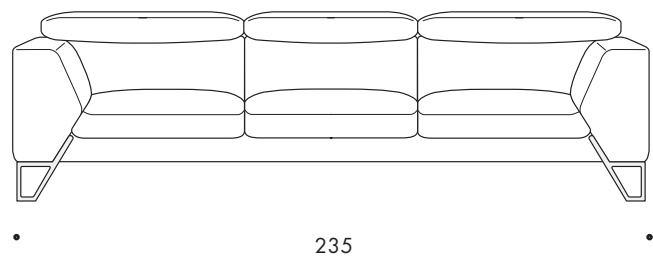

Dominique

Size and modules

Divano 2 posti piccolo
Small 2-seater sofa

Divano 2 posti grande
Large 2-seater sofa

Divano 3 posti piccolo
Small 3-seater sofa

Divano 3 posti grande
Large 3-seater sofa

Laterale 2 posti piccolo Dx-Sx
Small 2-seater side unit R-L

149

Laterale 2 posti grande Dx-Sx
Large 2-seater side unit R-L

169

Laterale 3 posti piccolo Dx-Sx
Small 3-seater side unit R-L

189

Laterale 3 posti grande Dx-Sx
Large 3-seater side unit R-L

212

Penisola media Dx-Sx
Medium chaise longue R-L

98

156

Penisola grande Dx-Sx
Large chaise longue R-L

108

156

Dormeuse Dx-Sx
Dormeuse R-L

104

220