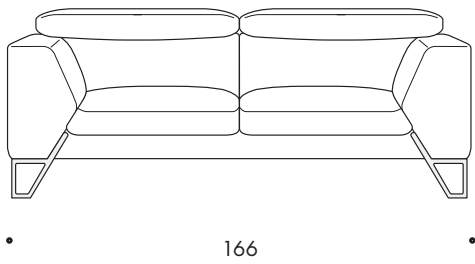

Dominique

Size and modules

Divano 2 posti piccolo
Small 2-seater sofa

Divano 2 posti grande
Large 2-seater sofa

Divano 3 posti piccolo
Small 3-seater sofa

Divano 3 posti grande
Large 3-seater sofa

Laterale 2 posti piccolo Dx-Sx
Small 2-seater side unit R-L

149

Laterale 2 posti grande Dx-Sx
Large 2-seater side unit R-L

169

Laterale 3 posti piccolo Dx-Sx
Small 3-seater side unit R-L

189

Laterale 3 posti grande Dx-Sx
Large 3-seater side unit R-L

212

Penisola media Dx-Sx
Medium chaise longue R-L

98

156

Penisola grande Dx-Sx
Large chaise longue R-L

108

156

Dormeuse Dx-Sx
Dormeuse R-L

104

220