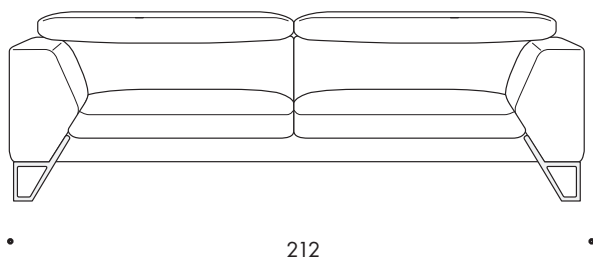

Dominique

Size and modules

Divano 2 posti piccolo
Small 2-seater sofa

Divano 2 posti grande
Large 2-seater sofa

Divano 3 posti piccolo
Small 3-seater sofa

Divano 3 posti grande
Large 3-seater sofa

Laterale 2 posti piccolo Dx-Sx
Small 2-seater side unit R-L

149

Laterale 2 posti grande Dx-Sx
Large 2-seater side unit R-L

169

Laterale 3 posti piccolo Dx-Sx
Small 3-seater side unit R-L

189

Laterale 3 posti grande Dx-Sx
Large 3-seater side unit R-L

212

Penisola media Dx-Sx
Medium chaise longue R-L

98

156

Penisola grande Dx-Sx
Large chaise longue R-L

108

156

Dormeuse Dx-Sx
Dormeuse R-L

104

220