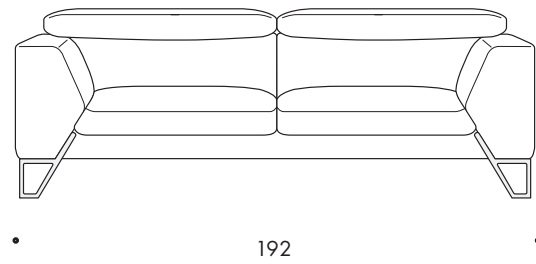

Dominique

Size and modules

Divano 2 posti piccolo
Small 2-seater sofa

Divano 2 posti grande
Large 2-seater sofa

Divano 3 posti piccolo
Small 3-seater sofa

Divano 3 posti grande
Large 3-seater sofa

Laterale 2 posti piccolo Dx-Sx
Small 2-seater side unit R-L

149

Laterale 2 posti grande Dx-Sx
Large 2-seater side unit R-L

169

Laterale 3 posti piccolo Dx-Sx
Small 3-seater side unit R-L

189

Laterale 3 posti grande Dx-Sx
Large 3-seater side unit R-L

212

Penisola media Dx-Sx
Medium chaise longue R-L

98

156

Penisola grande Dx-Sx
Large chaise longue R-L

108

156

Dormeuse Dx-Sx
Dormeuse R-L

104

220