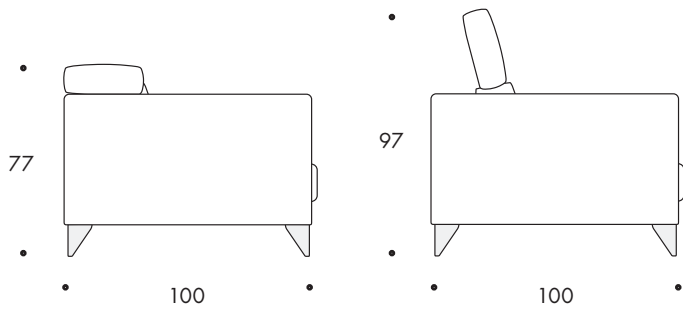

Dominique

Size and modules

Divano 2 posti piccolo
Small 2-seater sofa

Divano 2 posti grande
Large 2-seater sofa

Divano 3 posti piccolo
Small 3-seater sofa

Divano 3 posti grande
Large 3-seater sofa

Laterale 2 posti piccolo Dx-Sx
Small 2-seater side unit R-L

149

Laterale 2 posti grande Dx-Sx
Large 2-seater side unit R-L

169

Laterale 3 posti piccolo Dx-Sx
Small 3-seater side unit R-L

189

Laterale 3 posti grande Dx-Sx
Large 3-seater side unit R-L

212

Penisola media Dx-Sx
Medium chaise longue R-L