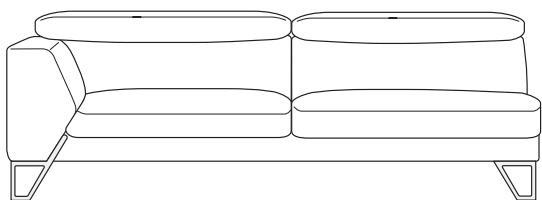

Dominique

Size and modules

Divano 2 posti piccolo
Small 2-seater sofa

Divano 2 posti grande
Large 2-seater sofa

Divano 3 posti piccolo
Small 3-seater sofa

Divano 3 posti grande
Large 3-seater sofa

Laterale 2 posti piccolo Dx-Sx
Small 2-seater side unit R-L

149

Laterale 2 posti grande Dx-Sx
Large 2-seater side unit R-L

169

Laterale 3 posti piccolo Dx-Sx
Small 3-seater side unit R-L

189

Laterale 3 posti grande Dx-Sx
Large 3-seater side unit R-L

212

Penisola media Dx-Sx
Medium chaise longue R-L

98

156

Penisola grande Dx-Sx
Large chaise longue R-L

108

156

Dormeuse Dx-Sx
Dormeuse R-L

104

220