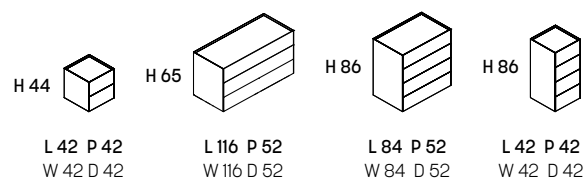

_CONTENITORI STORAGE UNITS

Caccaro

www.caccaro.com
tel. +39 049 9318911

_BRICK

_BRICK multimedia

_MOVIDA

_RIQUADRO

_SOFT