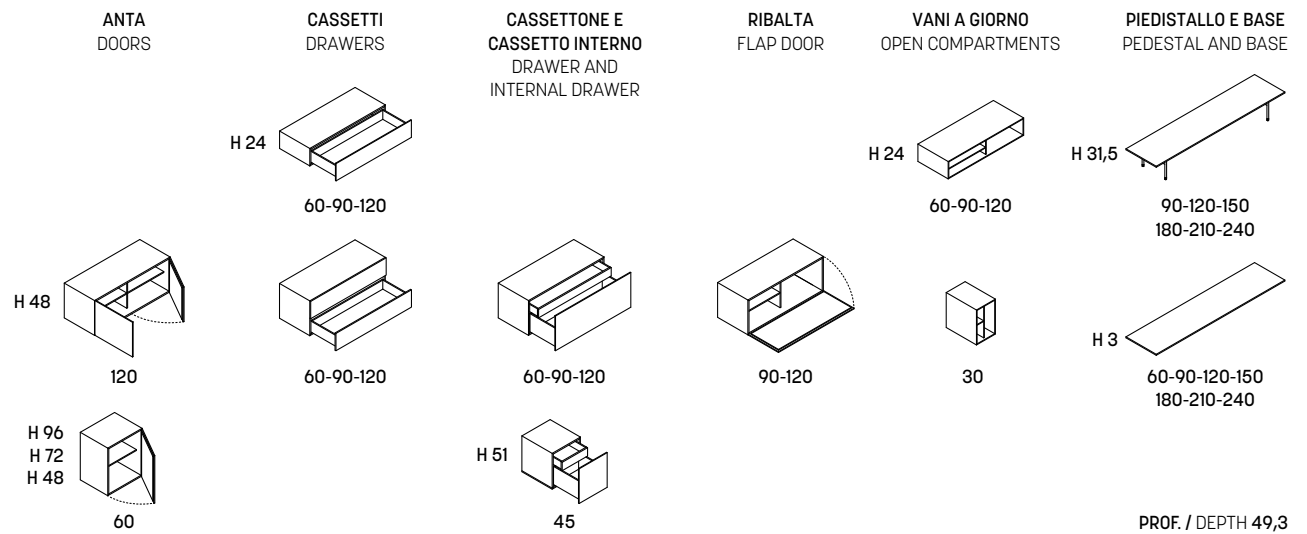

_CONTENITORI STORAGE UNITS

Caccaro

www.caccaro.com
tel. +39 049 9318911

_BRICK