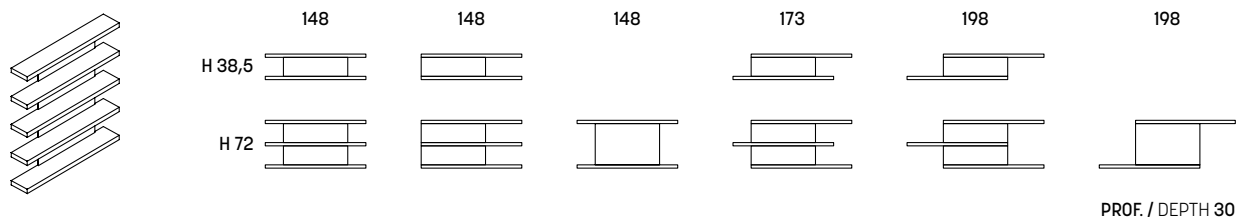

_CONTENITORI STORAGE UNITS

Caccaro

www.caccaro.com
tel. +39 049 9318911

_BRICK

_BRICK multimedia

_MOVIDA

_RIQUADRO

_SOFT