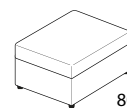

240

DIVANO 3 POSTI GRANDE
FISSO / LETTO
LARGE 3-SEATER SOFA
STANDARD / CONVERTIBLE

173

LATERALE 3 POSTI PICCOLO DX-SX
FISSO / LETTO
SMALL 3-SEATER SIDE UNIT R-L
STANDARD / CONVERTIBLE

203

LATERALE 3 POSTI GRANDE DX-SX
FISSO / LETTO
LARGE 3-SEATER SIDE UNIT R-L
STANDARD / CONVERTIBLE

240

150

COMPOSIZIONE 01
DIVANO 3 POSTI GRANDE
CON POUFF / PENISOLA REVERSIBILE
COMPOSITION 01
LARGE 3-SEATER SOFA
WITH OTTOMAN / REVERSIBLE PENINSULA

225

150

COMPOSIZIONE 02
DIVANO 3 POSTI PICCOLO
CON POUFF / PENISOLA REVERSIBILE
COMPOSITION 02
SMALL 3-SEATER SOFA
WITH OTTOMAN / REVERSIBLE PENINSULA

55

80

POUFF RETTANGOLARE
RECTANGULAR OTTOMAN

90

203

DORMEUSE DX-SX
DORMEUSE R-L